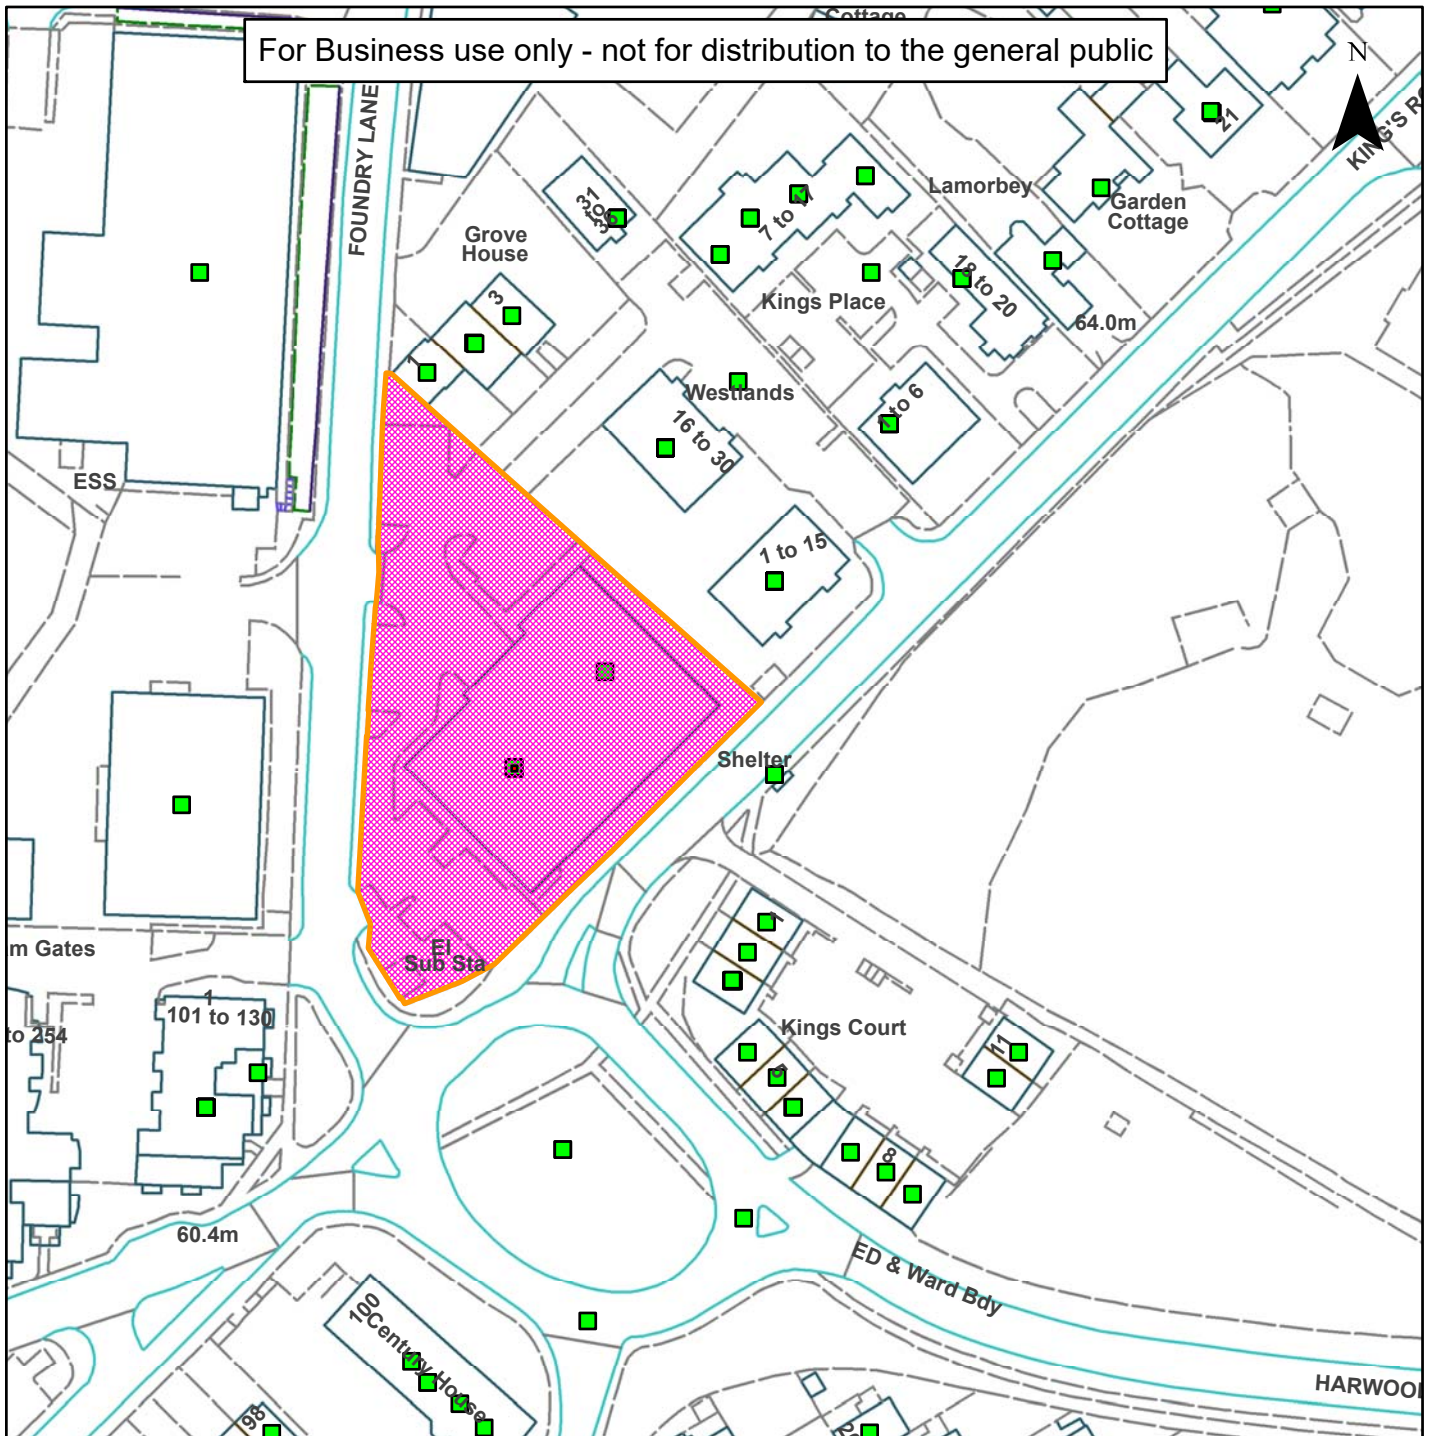

Not Set

For Business use only - not for distribution to the general public

Scale: 1:1,250

Reproduced from the Ordnance Survey map with permission of the Controller of Her Majesty's Stationery Office © Crown Copyright 2012.

Unauthorised reproduction infringes Crown Copyright and may lead to prosecution or civil proceedings.

Organisation	Horsham District Council
Department	
Comments	Not Set
Date	20/09/2018
MSA Number	100023865